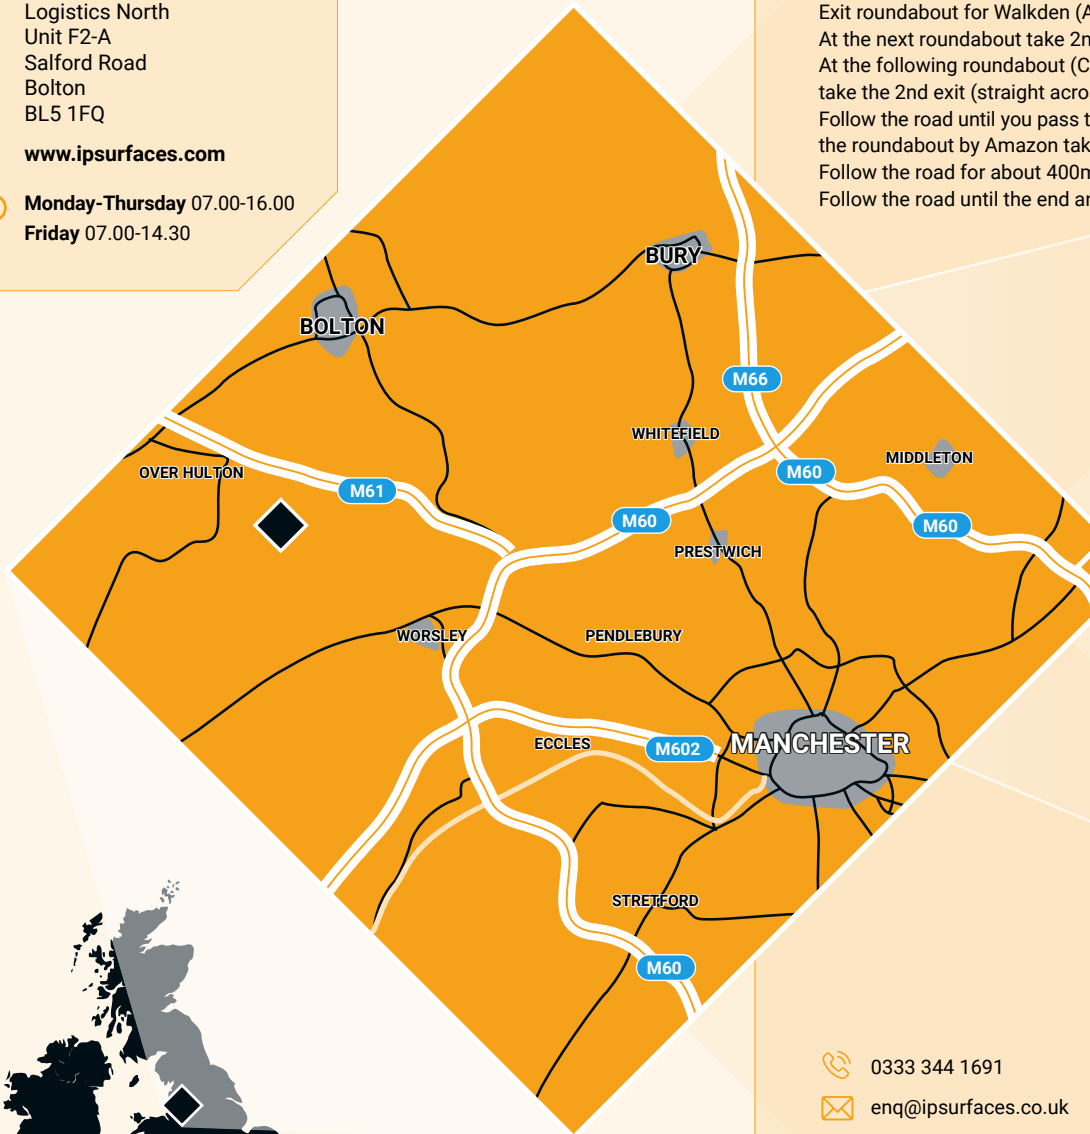

CALL US ON: 0333 344 1691

IP Surfaces Ltd
Logistics North
Unit F2-A
Salford Road
Bolton
BL5 1FQ

www.ipsurfaces.com

Monday-Thursday 07.00-16.00
Friday 07.00-14.30

Directions

Leave the M61 at Junction 4
Exit roundabout for Walkden (A6)
At the next roundabout take 2nd exit (straight across)
At the following roundabout (Costa on your right) again,
take the 2nd exit (straight across)
Follow the road until you pass the Aldi warehouse on your left and at
the roundabout by Amazon take the 1st exit (turn left)
Follow the road for about 400m, then take the second left.
Follow the road until the end and turn left into Hardscape.

IP SURFACES
IMPOSSIBLE • POSSIBLE

0333 344 1691

enq@ipsurfaces.co.uk