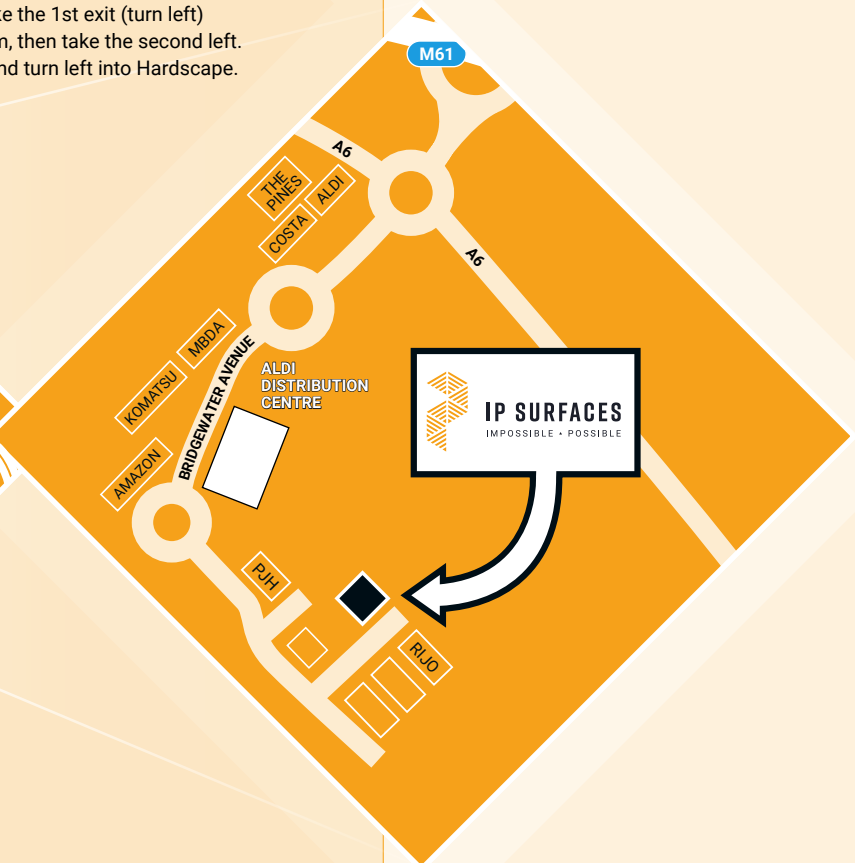

CALL US ON: 0333 344 1691

IP Surfaces Ltd
Logistics North
Unit F2-A
Salford Road
Bolton
BL5 1FQ

www.ipsurfaces.com

Monday-Thursday 07.00-16.00
Friday 07.00-14.30

Directions

Leave the M61 at Junction 4
Exit roundabout for Walkden (A6)
At the next roundabout take 2nd exit (straight across)
At the following roundabout (Costa on your right) again,
take the 2nd exit (straight across)
Follow the road until you pass the Aldi warehouse on your left and at
the roundabout by Amazon take the 1st exit (turn left)
Follow the road for about 400m, then take the second left.
Follow the road until the end and turn left into Hardscape.

IP SURFACES
IMPOSSIBLE • POSSIBLE

0333 344 1691

enq@ipsurfaces.co.uk