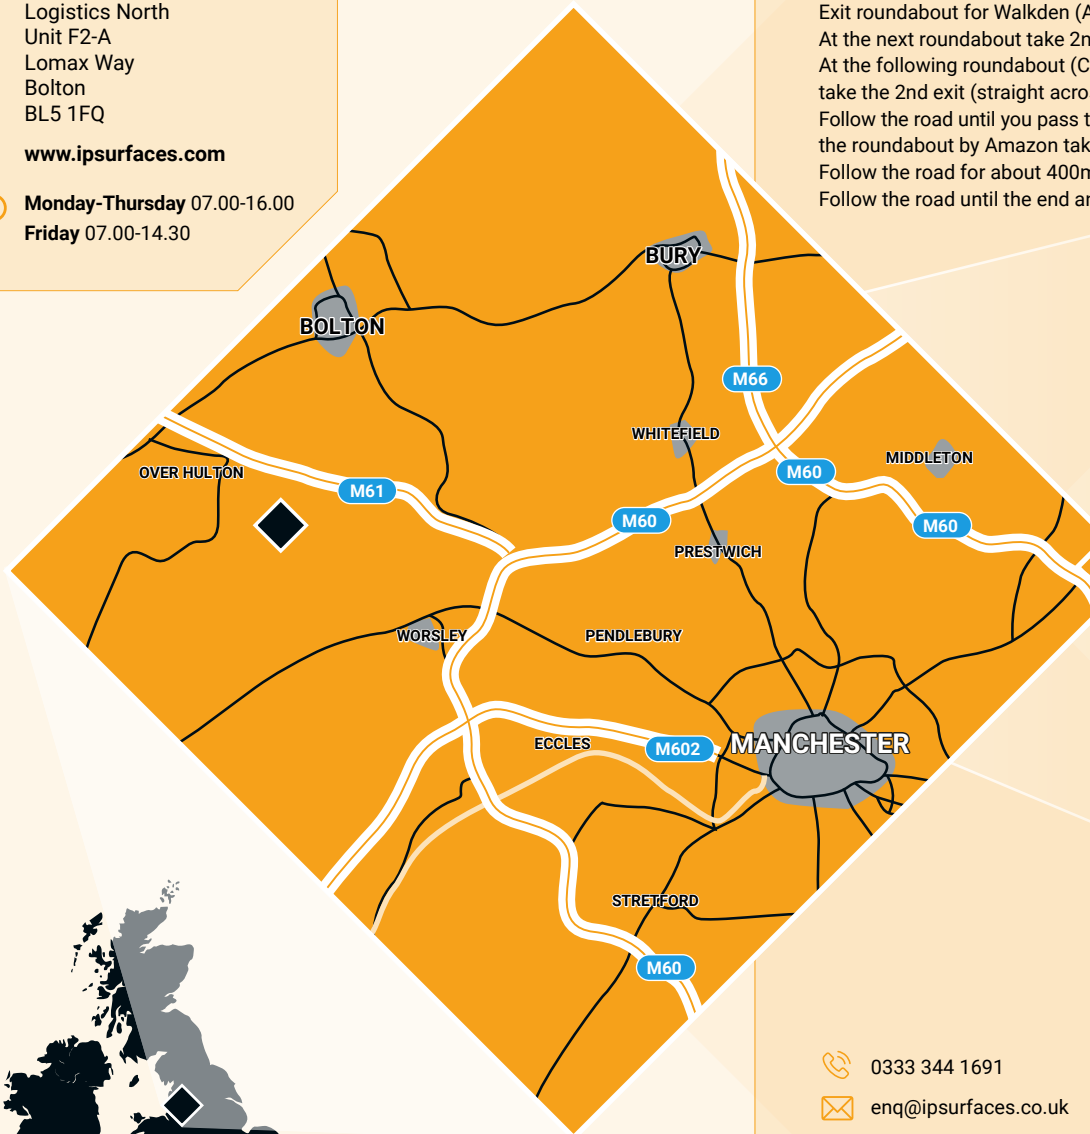

CALL US ON: 0333 344 1691

 **IP Surfaces Ltd**  
Logistics North  
Unit F2-A  
Lomax Way  
Bolton  
BL5 1FQ

[www.ipsurfaces.com](http://www.ipsurfaces.com)

 **Monday-Thursday** 07.00-16.00  
**Friday** 07.00-14.30

**Directions**

Leave the M61 at Junction 4  
Exit roundabout for Walkden (A6)  
At the next roundabout take 2nd exit (straight across)  
At the following roundabout (Costa on your right) again,  
take the 2nd exit (straight across)  
Follow the road until you pass the Aldi warehouse on your left and at  
the roundabout by Amazon take the 1st exit (turn left)  
Follow the road for about 400m, then take the second left.  
Follow the road until the end and turn left into Hardscape.