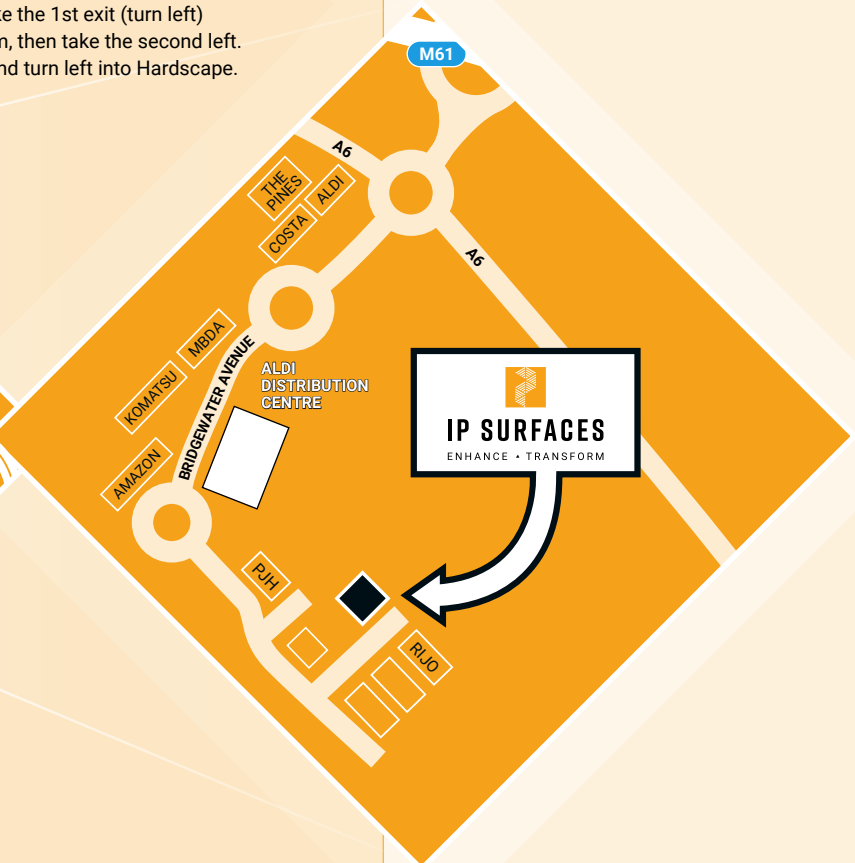

CALL US ON: 0333 344 1691

 **IP Surfaces Ltd**  
Logistics North  
Unit F2-A  
Lomax Way  
Bolton  
BL5 1FQ

[www.ipsurfaces.com](http://www.ipsurfaces.com)

 **Monday-Thursday** 07.00-16.00  
**Friday** 07.00-14.30

**Directions**

Leave the M61 at Junction 4  
Exit roundabout for Walkden (A6)  
At the next roundabout take 2nd exit (straight across)  
At the following roundabout (Costa on your right) again,  
take the 2nd exit (straight across)  
Follow the road until you pass the Aldi warehouse on your left and at  
the roundabout by Amazon take the 1st exit (turn left)  
Follow the road for about 400m, then take the second left.  
Follow the road until the end and turn left into Hardscape.